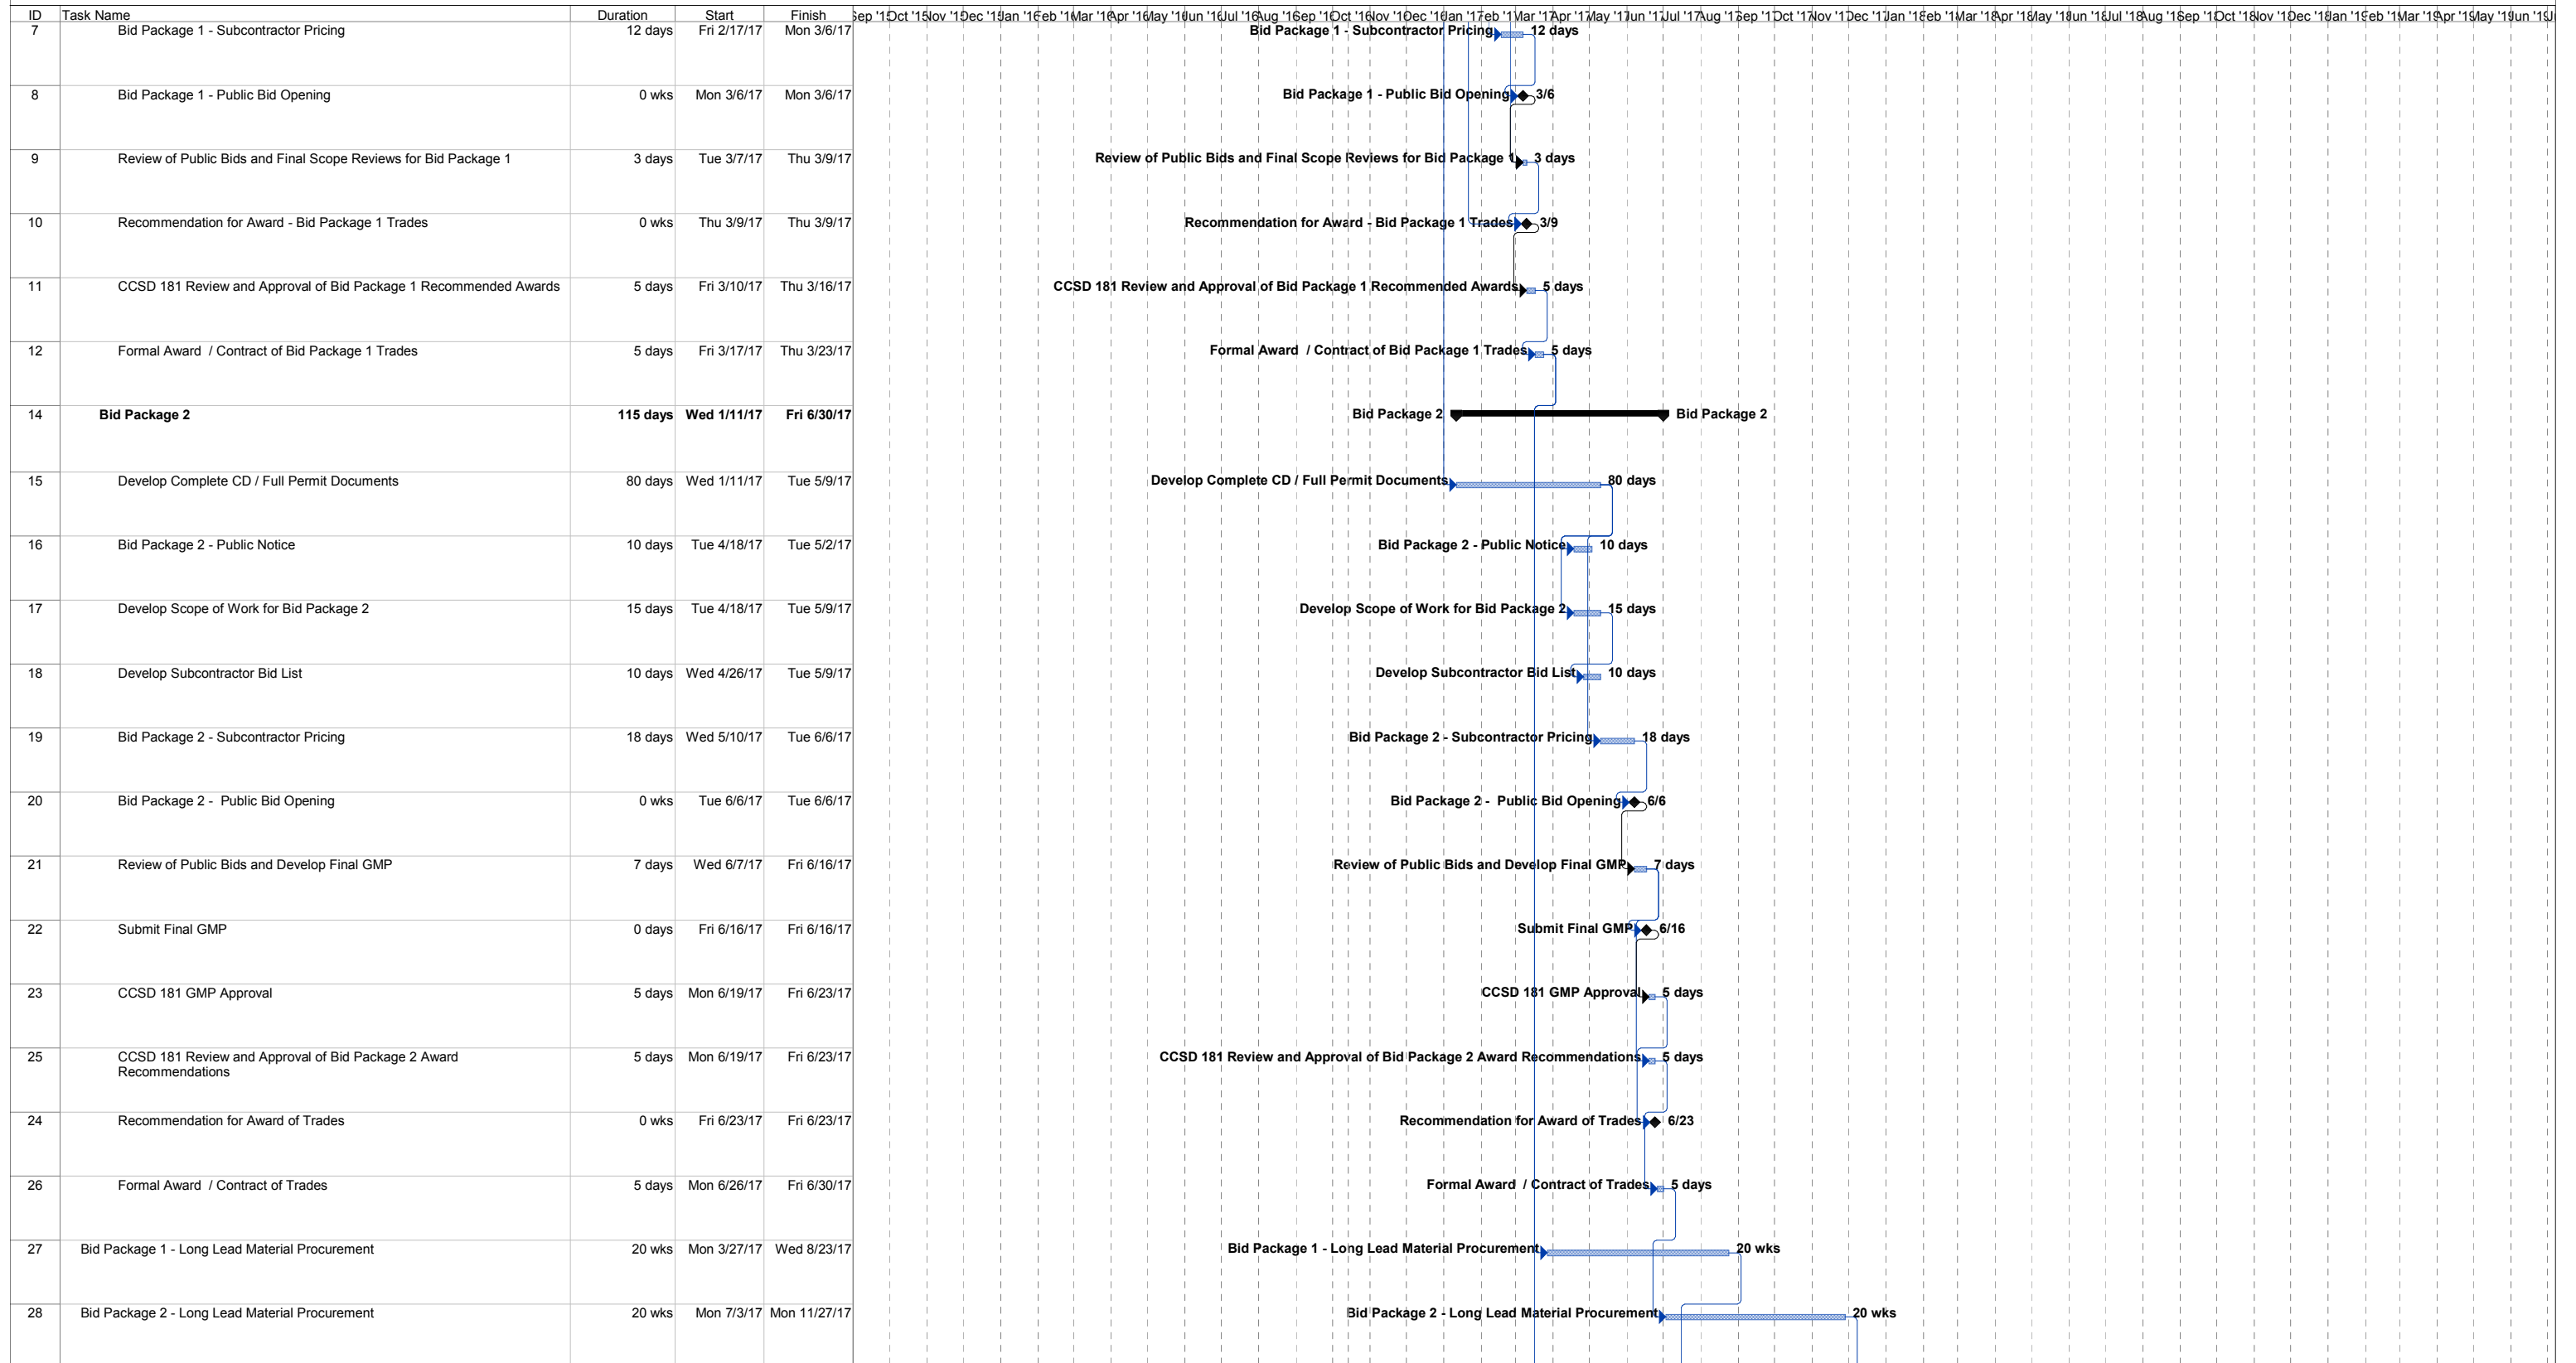

CCSD 181 NEW HINSDALE MIDDLE SCHOOL PRELIMINARY TIMELINE

CCSD 181 NEW HINSDALE MIDDLE SCHOOL PRELIMINARY TIMELINE

CCSD 181
NEW HINSDALE MIDDLE SCHOOL
PRELIMINARY TIMELINE

CCSD 181
NEW HINSDALE MIDDLE SCHOOL
PRELIMINARY TIMELINE

ID	Task Name	Duration	Start	Finish
65	Demo Existing Building	2.5 mons	Mon 6/4/18	Fri 8/10/18
66	Construction of parking area adjacent to new building	2 mons	Mon 7/16/18	Fri 9/7/18
67	Phase 5 - Sept 2018 - December 2018	40 days	Mon 9/10/18	Fri 11/2/18
68	Field construction	2 mons	Mon 9/10/18	Fri 11/2/18