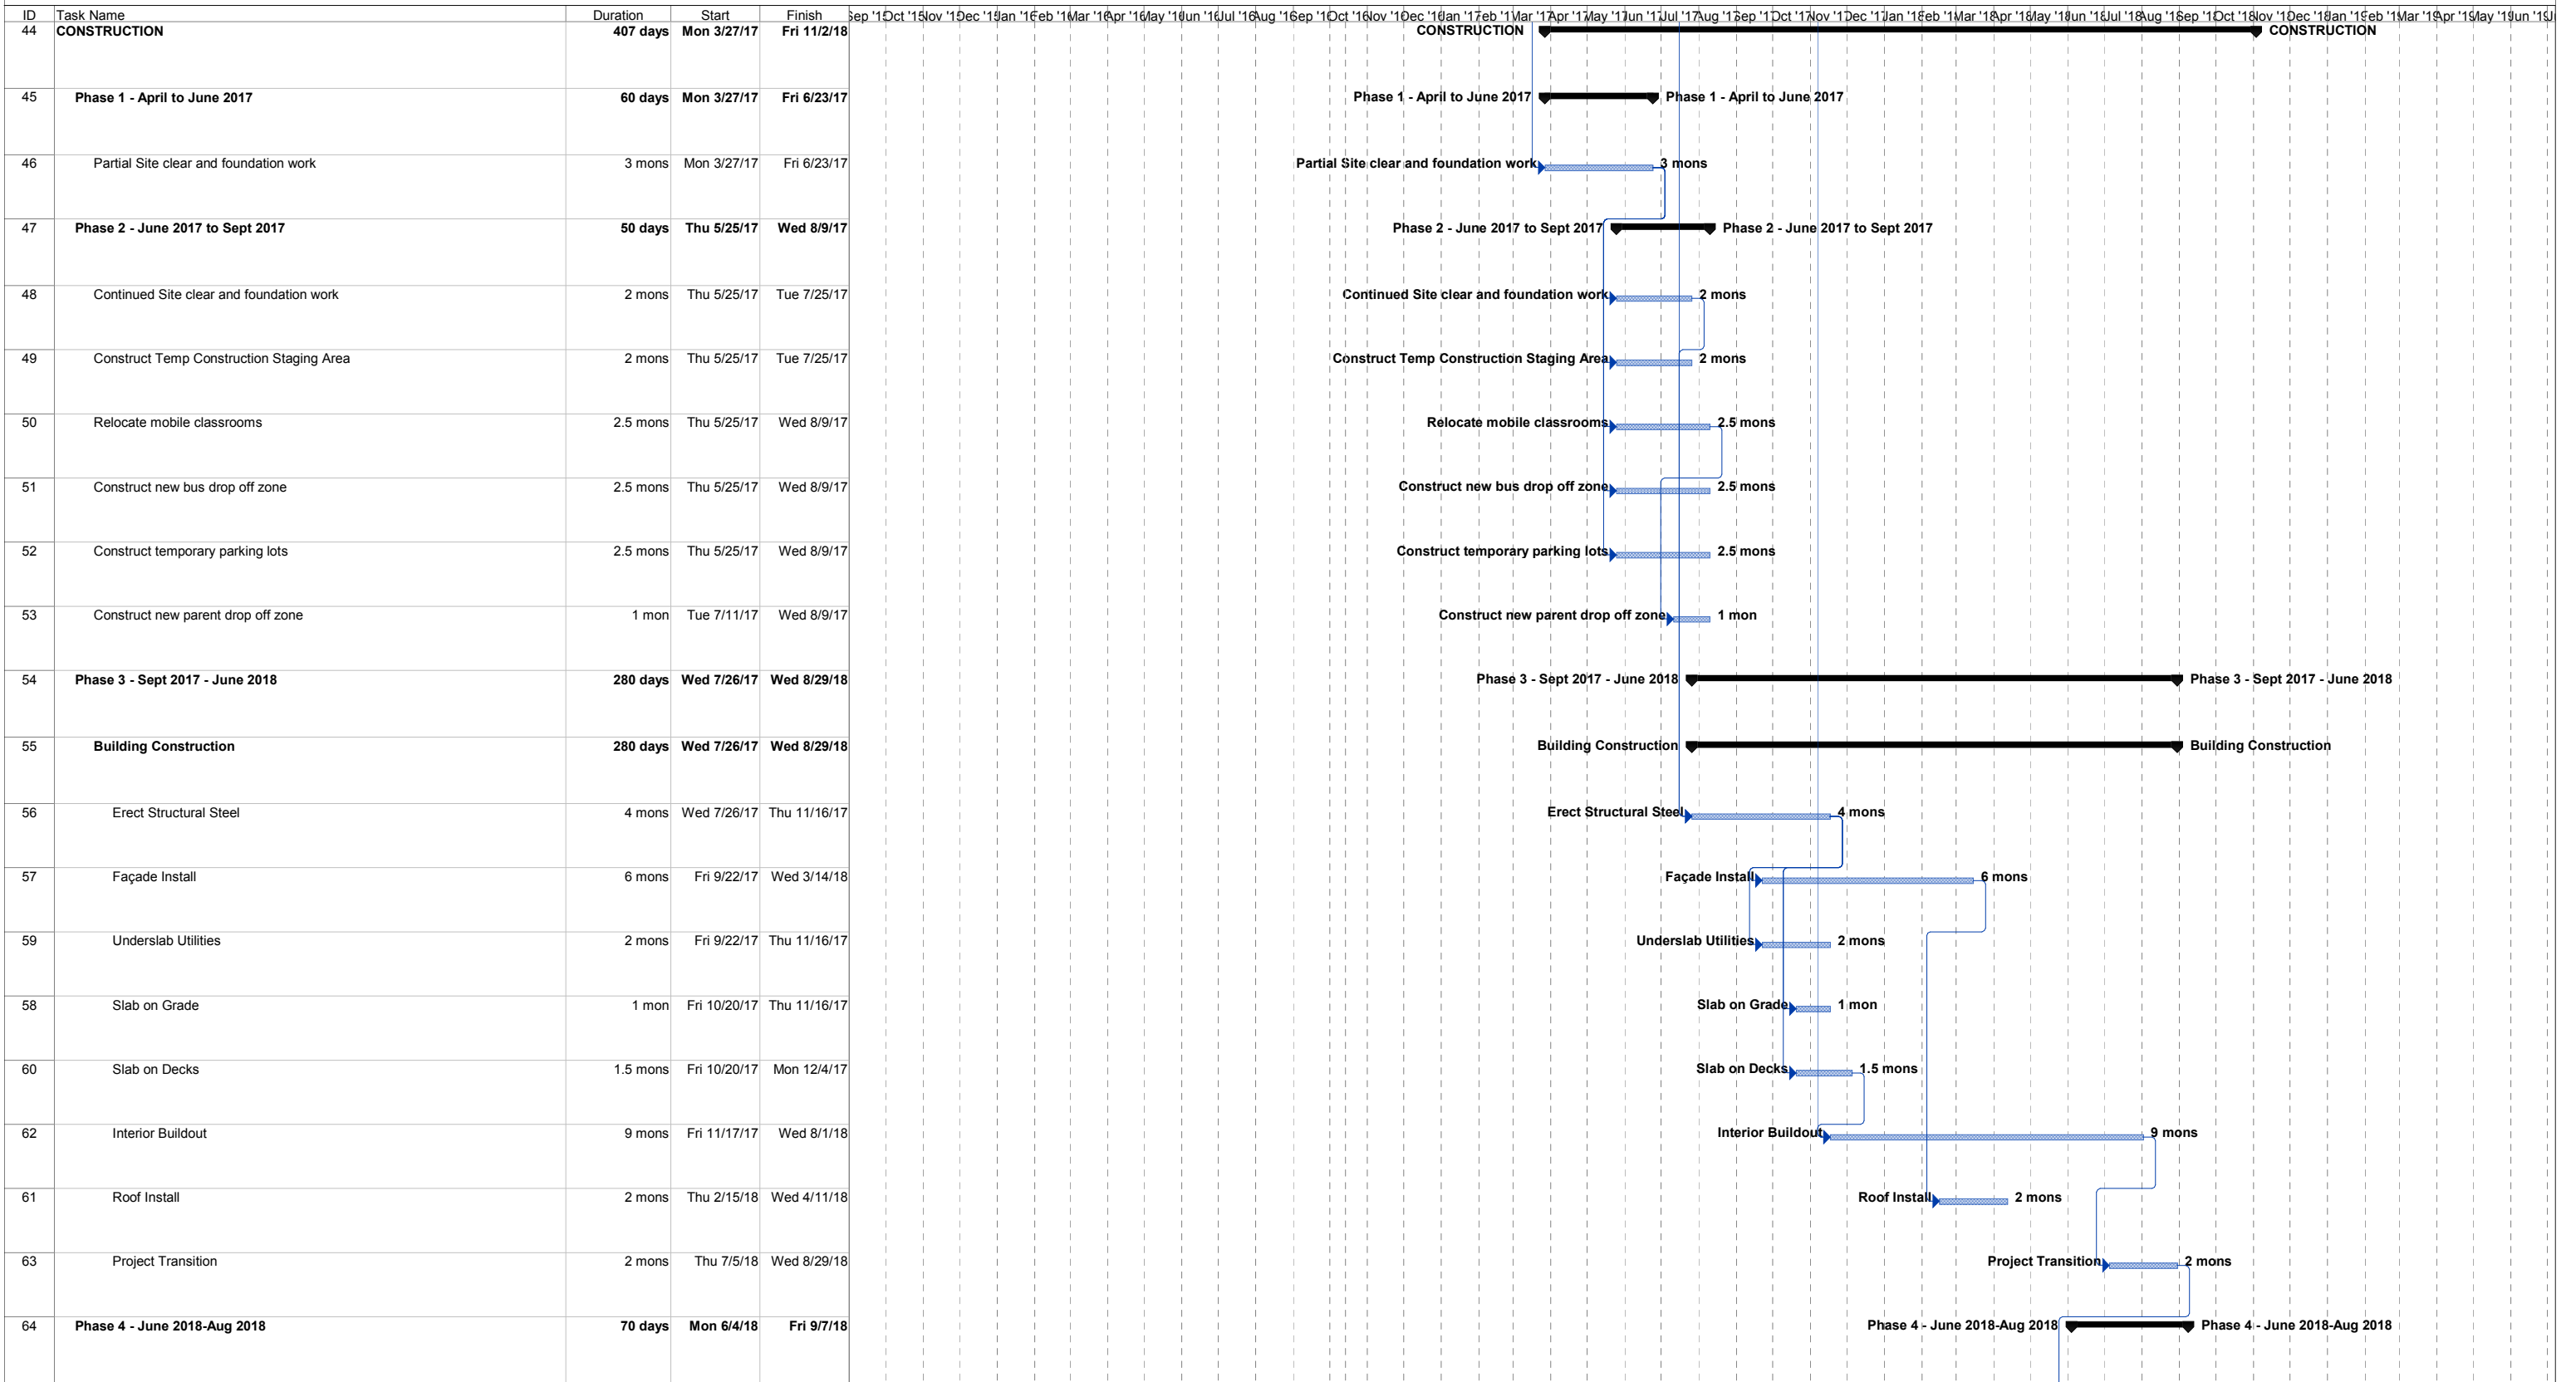

CCSD 181 NEW HINSDALE MIDDLE SCHOOL PRELIMINARY TIMELINE

CCSD 181 NEW HINSDALE MIDDLE SCHOOL PRELIMINARY TIMELINE

CCSD 181
NEW HINSDALE MIDDLE SCHOOL
PRELIMINARY TIMELINE

CCSD 181
NEW HINSDALE MIDDLE SCHOOL
PRELIMINARY TIMELINE

ID	Task Name	Duration	Start	Finish
65	Demo Existing Building	2.5 mons	Mon 6/4/18	Fri 8/10/18
66	Construction of parking area adjacent to new building	2 mons	Mon 7/16/18	Fri 9/7/18
67	Phase 5 - Sept 2018 - December 2018	40 days	Mon 9/10/18	Fri 11/2/18
68	Field construction	2 mons	Mon 9/10/18	Fri 11/2/18