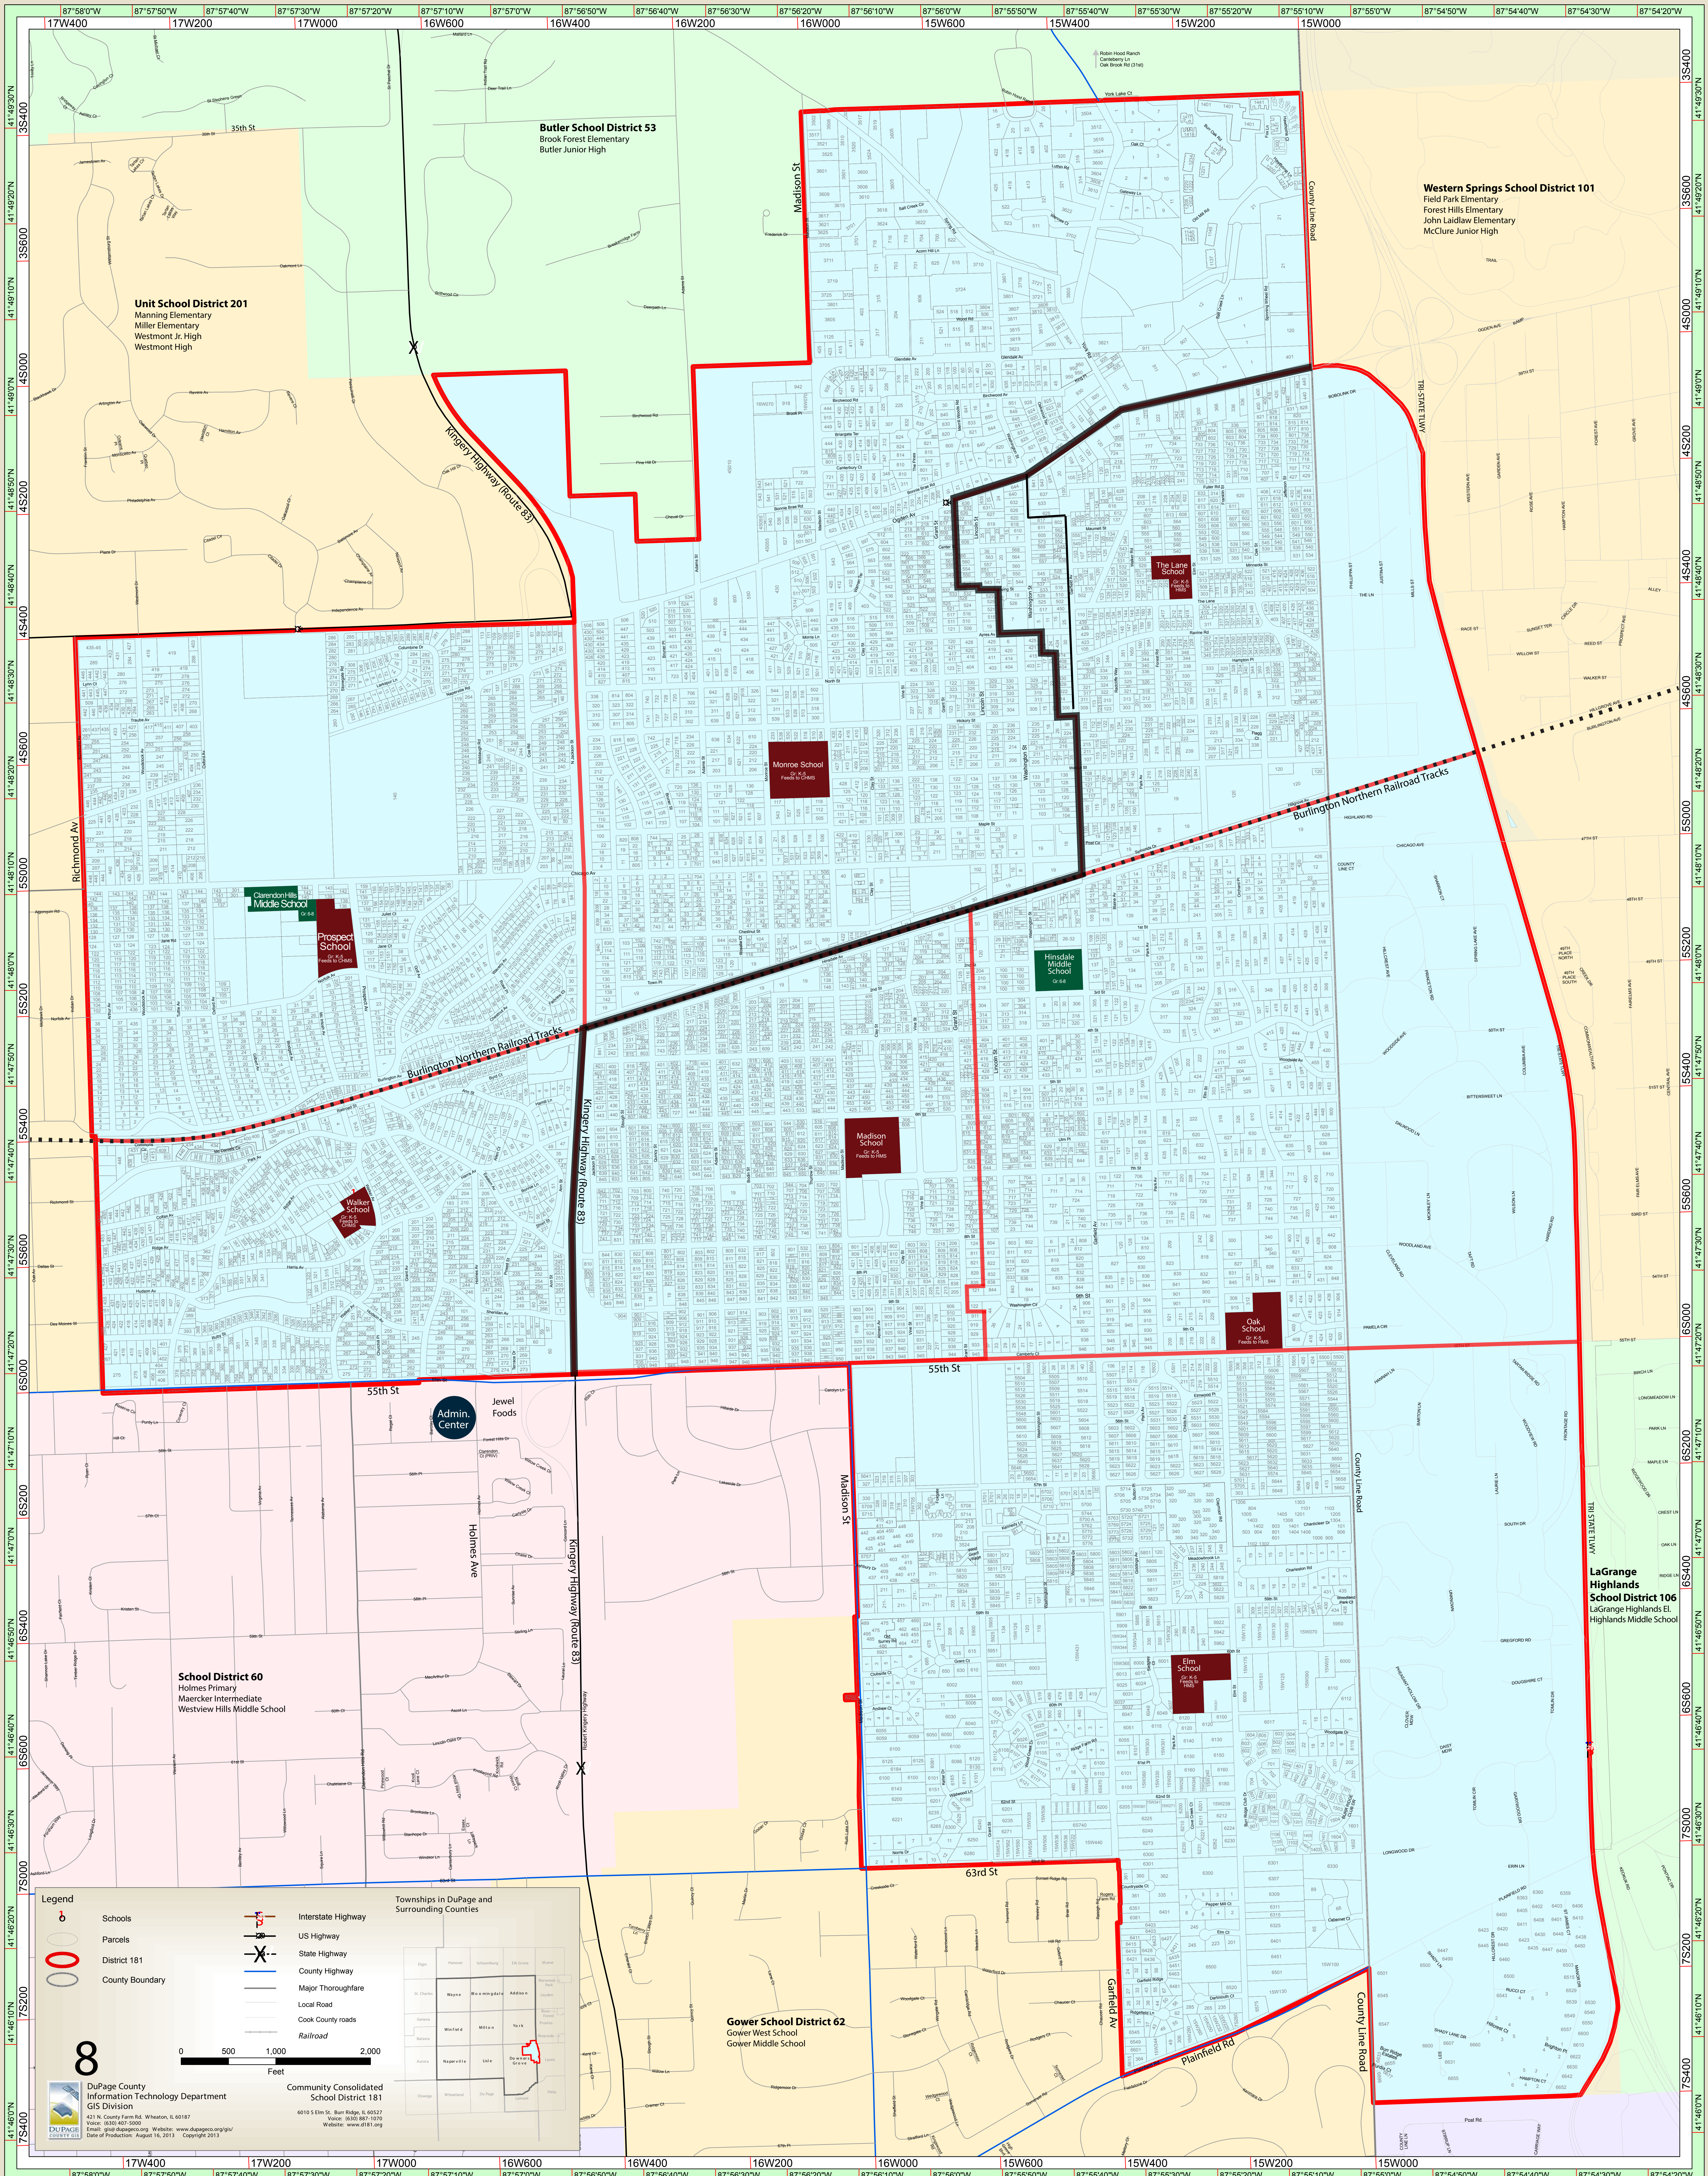

Community Consolidated School District 181

DuPage County, Illinois

Legend

- Schools
- Parcels
- District 181
- County Boundary
- Interstate Highway
- US Highway
- State Highway
- County Highway
- Major Thoroughfare
- Local Road
- Cook County roads
- Railroad

Townships in DuPage and Surrounding Counties

8 DuPage County Information Technology Department
 GIS Division
 421 N. County Farm Rd., Wheaton, IL 60187
 Voice: 630.407.5000
 Email: gis@dupage.org Website: www.dupage.org/gis
 Date of Production: August 16, 2013 Copyright 2013